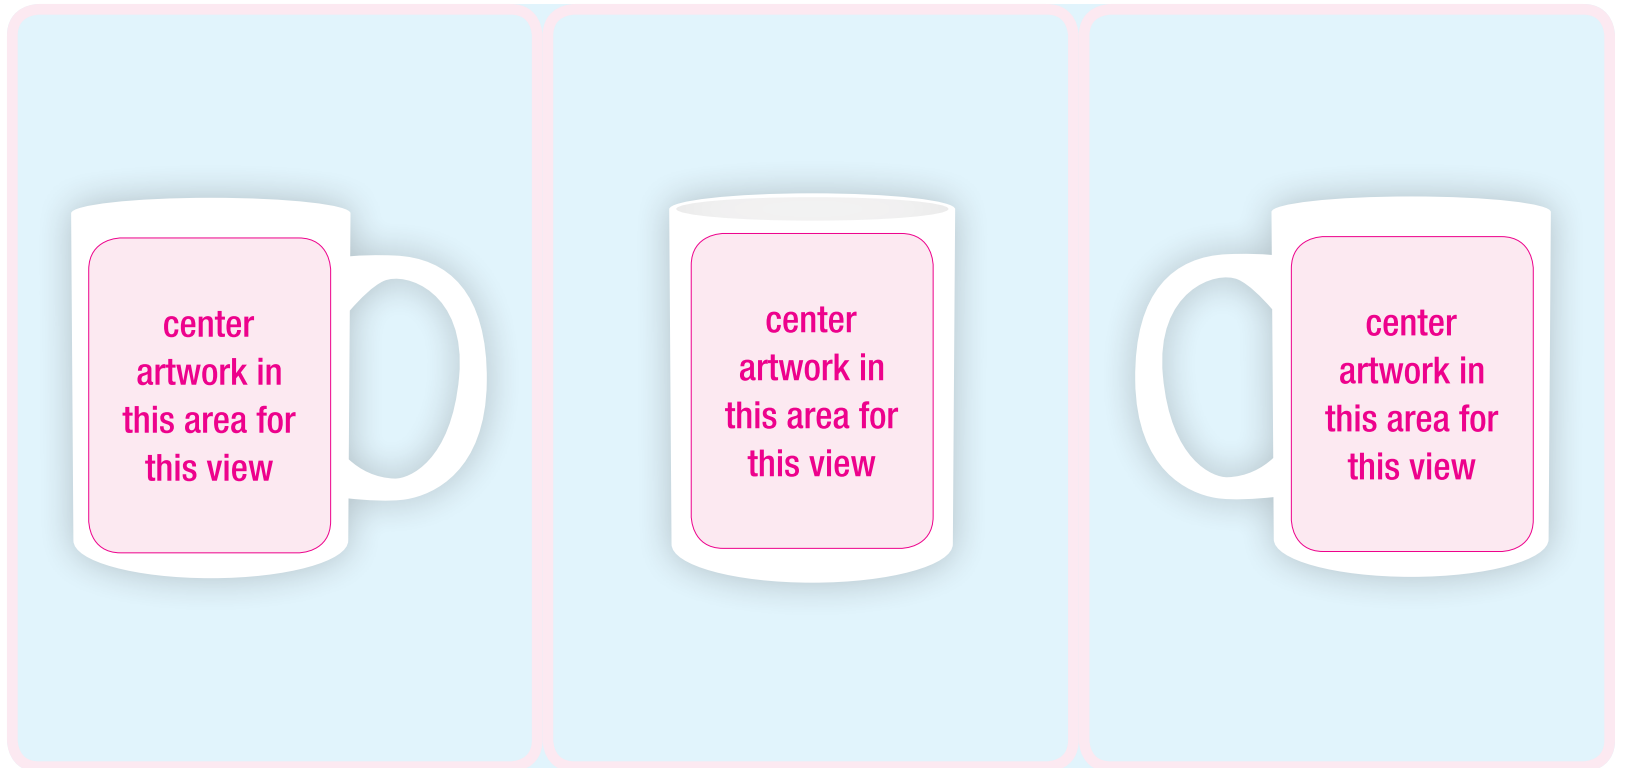

15oz Mug Transfer Template

TRANSFER OVERALL SIZE: 9.25" X 6.5"

IMAGE OVERALL AREA: 8.375" X 4"

IMAGE POSITION:
1.96875" FROM THE TOP
0.4375" FROM THE LEFT/RIGHT EDGE
0.5312" FROM THE BOTTOM