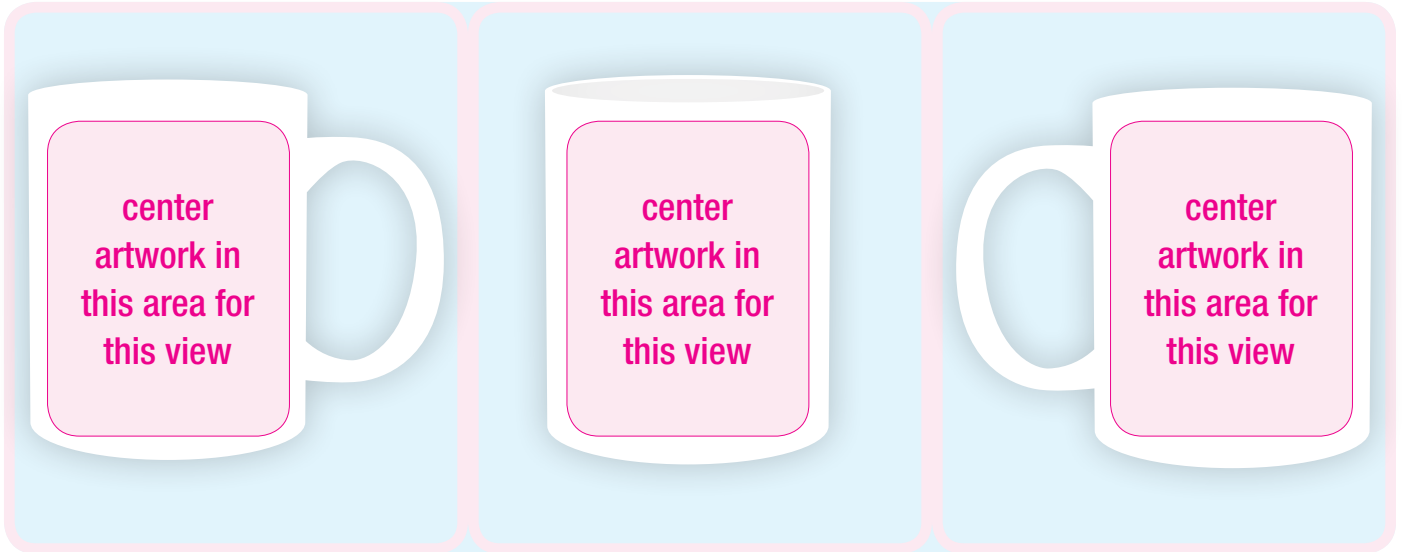

# 22oz Stein Mug Transfer Template

TRANSFER OVERALL SIZE: 7.75" X 6.5"

IMAGE OVERALL AREA: 7.25" X 2.875"

IMAGE POSITION:  
2.156" FROM THE TOP  
0.25" FROM THE LEFT/RIGHT EDGE  
1.469" FROM THE BOTTOM